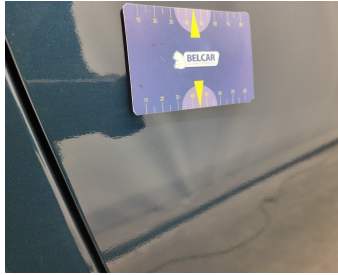

Wheel Two Tone Front Right // Repair-scratch

Seat Front Right // Repair-scratch

Door Rear Left // Smart Repair Medium-dent

Rocker Panel Left // Smart Repair Medium-scratch + dent

Bumper Front // Repair & Painting-scratch + dent

Rocker Panel Right // Smart Repair Medium-scratch + dent

Wing Rear Right // Repair & Painting-scratch + dent

Door Front Right // Painting-bad repair

Door Rear Right // Painting-bad repair

Wing Rear Left // Painting-bad repair