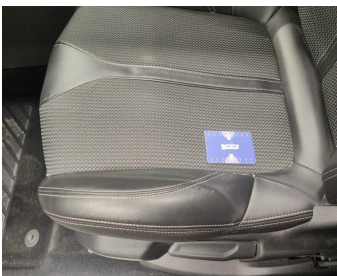

Rocker Panel Right // Smart Repair Medium-scratch + dent

Wing Rear Right // Repair & Painting-scratch + dent

Door Front Right // Painting-bad repair

Door Rear Right // Painting-bad repair

Wing Rear Left // Painting-bad repair

Roof // Polish-Chemical reaction

Seat Front Left / Bottom Coating / Replace-worn