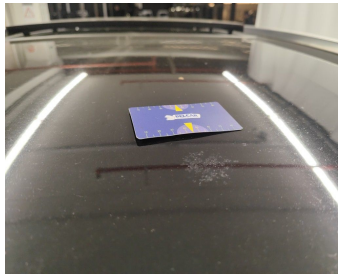

Wheel Two Tone Front Right // Repair-scratch

Seat Front Right // Repair-scratch

Door Rear Left // Smart Repair Medium-dent

Rocker Panel Left // Smart Repair Medium-scratch + dent

Bumper Front // Repair & Painting-scratch + dent

Rocker Panel Right // Smart Repair Medium-scratch + dent

Wing Rear Right // Repair & Painting-scratch + dent

Door Front Right // Painting-bad repair

Door Rear Right // Painting-bad repair

Wing Rear Left // Painting-bad repair

Roof // Polish-Chemical reaction

Seat Front Left / Bottom Coating / Replace-worn