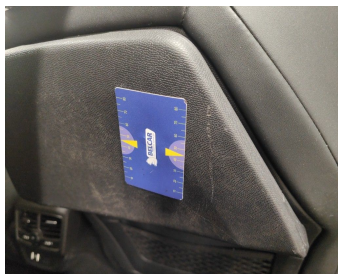

Door Front Left // Smart Repair Small-scratch

Wheel Two Tone Front Left // Repair-scratch

Bumper Front / Spoiler / Replace-scratch

Front Bonnet // Painting-scratch

Side View Mirror Right // Painting-scratch

Wheel Two Tone Front Right // Repair-scratch

Seat Front Right // Repair-scratch

Door Rear Left // Smart Repair Medium-dent

Rocker Panel Left // Smart Repair Medium-scratch + dent

Bumper Front // Repair & Painting-scratch + dent