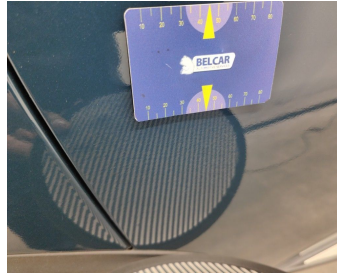

Wheel Two Tone Front Right // Repair-scratch

Seat Front Right // Repair-scratch

Door Rear Left // Smart Repair Medium-dent

Rocker Panel Left // Smart Repair Medium-scratch + dent

Bumper Front // Repair & Painting-scratch + dent

Rocker Panel Right // Smart Repair Medium-scratch + dent

Wing Rear Right // Repair & Painting-scratch + dent

Door Front Right // Painting-bad repair

Door Rear Right // Painting-bad repair

Wing Rear Left // Painting-bad repair