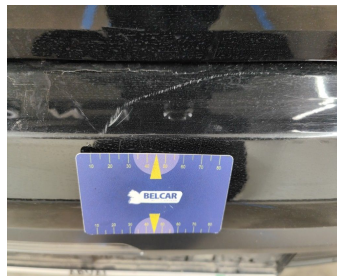

## CHECK POINTS

Description	Number	Present	Remark
Original license plate		Y	
Registration Part 2		N	
Keys	1	Y	
Spare wheel		N	
Towbar (+keys)		N	
Certificate of conformity		Y	
Registration certificate		Y	
Repair kit		N	
RunOnFlat		N	
Charging cable		N	
Charge back wrong tyres		N	

## DAMAGES

Damages	Type	Acceptable
153	Rear Bonnet // Painting	N
159	Rear Bonnet / Rear Window / Replace	N
13	Bumper Front // Painting	N
18	Bumper Front / Spoiler / Replace	N
32	Front Bonnet // Painting	Y
38	Front Bonnet / Insulation / Replace	N
41	Windshield // Replace	N
113	Wing Rear Left // Painting	Y
133	Bumper Rear // Painting	N
222	Side View Mirror Right // Painting	Y
311	Wheel Alloy Front Left // Repair	N
331	Wheel Alloy Rear Right // Repair	N
341	Wheel Alloy Front Right // Repair	N
421	Seat Front Right // Repair	Y
538	Trunk Compartment / Boot Cover / Replace	N
569	Dashboard / Steering Wheel / Replace	Y
641	Rear Right Door Interior Coating // Repair	N
883	Key Price Range 2 //	N

## Damage Pictures

Damage within Renta-norm-scratch

Bumper Rear // Painting-scratch

Dashboard / Steering Wheel / Replace-scratch

Wheel Alloy Front Left // Repair-scratch

Wing Rear Left // Painting-bad repair