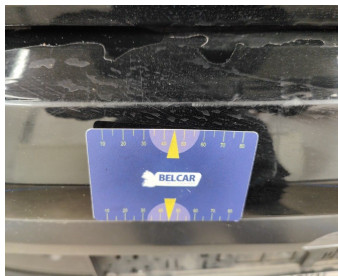

## CHECK POINTS

Description	Number	Present	Remark
Original license plate		Y	
Registration Part 2		N	
Keys	1	Y	
Spare wheel		N	
Towbar (+keys)		N	
Certificate of conformity		Y	
Registration certificate		Y	
Repair kit		N	
RunOnFlat		N	
Charging cable		N	
Charge back wrong tyres		N	

## DAMAGES

Damages	Type	Acceptable
153	Rear Bonnet // Painting	N
159	Rear Bonnet / Rear Window / Replace	N
13	Bumper Front // Painting	N
18	Bumper Front / Spoiler / Replace	N
32	Front Bonnet // Painting	Y
38	Front Bonnet / Insulation / Replace	N
41	Windshield // Replace	N
113	Wing Rear Left // Painting	Y
133	Bumper Rear // Painting	N
222	Side View Mirror Right // Painting	Y
311	Wheel Alloy Front Left // Repair	N
331	Wheel Alloy Rear Right // Repair	N
341	Wheel Alloy Front Right // Repair	N
421	Seat Front Right // Repair	Y
538	Trunk Compartment / Boot Cover / Replace	N
569	Dashboard / Steering Wheel / Replace	Y
641	Rear Right Door Interior Coating // Repair	N
883	Key Price Range 2 //	N

## Damage Pictures

Damage within Renta-norm-scratch

Bumper Rear // Painting-scratch

Dashboard / Steering Wheel / Replace-scratch

Wheel Alloy Front Left // Repair-scratch

Wing Rear Left // Painting-bad repair