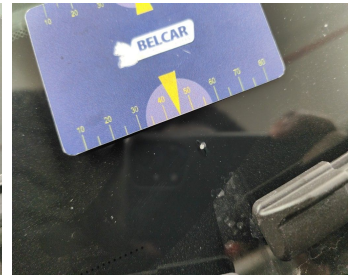

## Damage Pictures

Damage within Renta-norm-scratch

Bumper Rear // Painting-scratch

Dashboard / Steering Wheel / Replace-scratch

Wheel Alloy Front Left // Repair-scratch

Wing Rear Left // Painting-bad repair