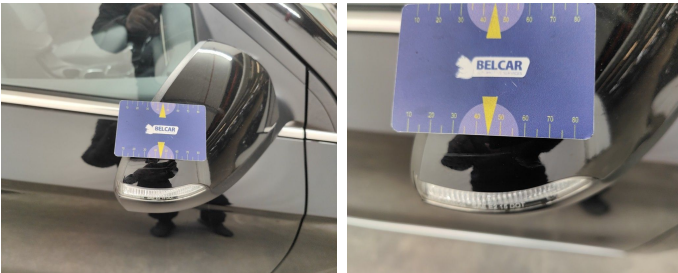

Wheel Alloy Front Right // Repair-scratch

Side View Mirror Right // Painting-scratch