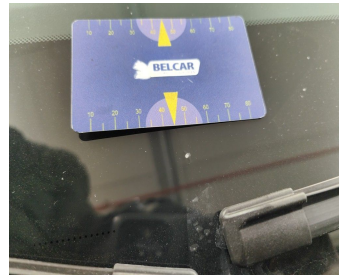

## Damage Pictures

Damage within Renta-norm-scratch

Bumper Rear // Painting-scratch

Dashboard / Steering Wheel / Replace-scratch

Wheel Alloy Front Left // Repair-scratch

Wing Rear Left // Painting-bad repair