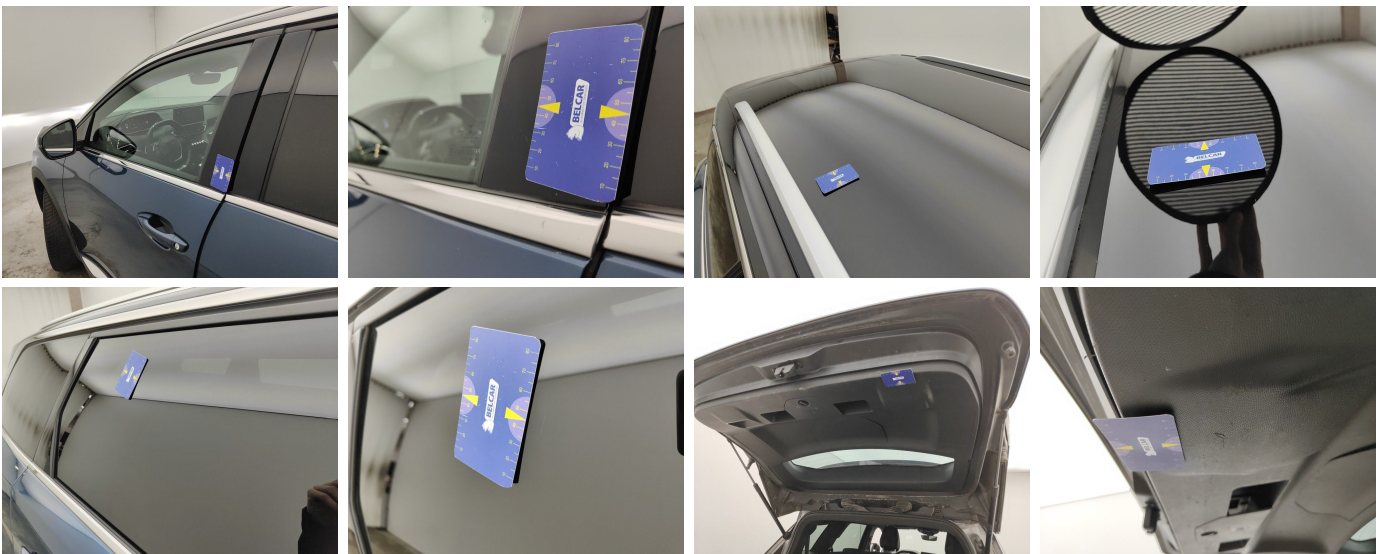

DAMAGES

Damages	Type	Acceptable
125	Light / Rear Left On Rear Bonnet / Replace	Y
157	Rear Bonnet / Trim / Replace	Y
13	Bumper Front // Painting	Y
91	Rocker Panel Left // Smart Repair Medium	N
124	Light / Rear left / Replace	Y
136	Bumper Rear // Polish	Y
159	Rear Bonnet / Rear Window / Replace	Y
175	Light / Rear Right On Rear Bonnet / Replace	Y
186	Wing Rear Right // Polish	Y
193	Door Rear Right // Painting	Y
197	Door Rear Right / Trim / Replace	Y
201	Rocker Panel Right // Smart Repair Medium	N
210	Door Front Right // Smart Repair Small	N
217	Door Front Right / Trim / Replace	Y
320	Wheel Two Tone Rear Left // Repair	Y
340	Wheel Two Tone Front Right // Repair	Y
860	Interior Cleaning // Small	Y

Damage Pictures