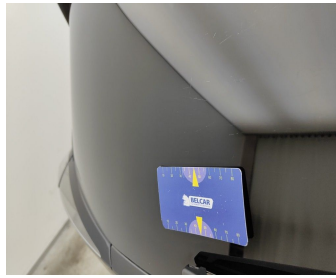

## Damage Pictures

Damage within Renta-norm-

Light / Rear left / Replace-scratch

Light / Rear Right On Rear Bonnet / Replace-scratch

Rear Bonnet / Rear Window / Replace-scratch

Door Front Right / Trim / Replace-scratch

Door Front Right // Smart Repair Small-dent

Rocker Panel Right // Smart Repair Medium-scratch + dent

Rocker Panel Left // Smart Repair Medium-scratch + dent

Door Rear Right // Painting-bad repair

Interior Cleaning // Small-stain