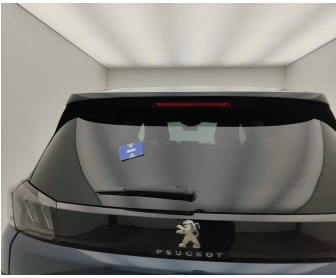

## Damage Pictures

Damage within Renta-norm-

Light / Rear left / Replace-scratch

Light / Rear Right On Rear Bonnet / Replace-scratch

Rear Bonnet / Rear Window / Replace-scratch

Door Front Right / Trim / Replace-scratch