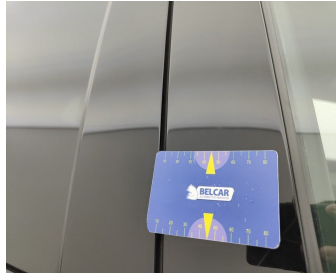

## Damage Pictures

Damage within Renta-norm-

Light / Rear left / Replace-scratch

Light / Rear Right On Rear Bonnet / Replace-scratch

Rear Bonnet / Rear Window / Replace-scratch

Door Front Right / Trim / Replace-scratch