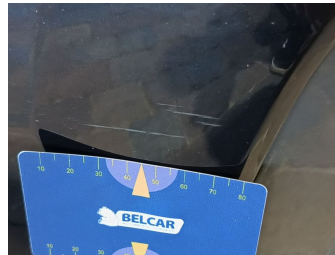

exterior (NL)BumperR (NL)BUMPER REAR Herstellen + spuiten